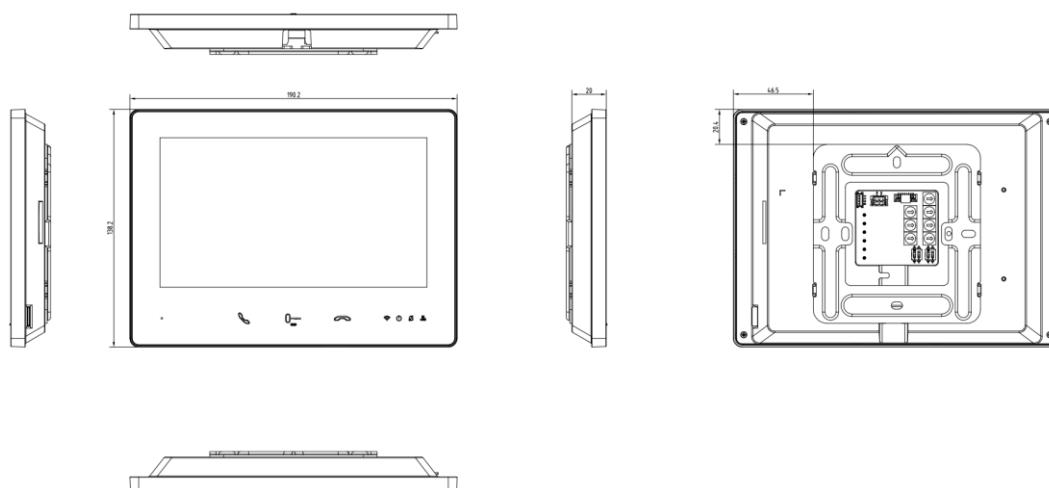

General	
Button	3 Touch buttons (Answer, Unlock, Hang up)+1 Physical button (Reset)
Installation	Surface mounting
Indicator	3 (Power, Mute, In use)
Protective level	/
Working temperature	-10 °C to 50 °C (14 °F to 122 °F)
Working humidity	10% to 90% (no-condensing)
Dimensions	190.2 mm × 138.2 mm × 20 mm (7.5" × 5.4" × 0.8")
Battery	/
Power supply	48 V, Powered by DS-KAD7060EY or DS-KAD7061EY
Application environment	Indoor
Power consumption	≤ 4 W (stand by ≤ 1 W)
Language	English, Bulgarian, Hungarian, Greek, German, Italian, Czech, Slovak, French, Polish, Dutch, Spanish, Romanian, Estonian, Croatian, Slovenian, Serbian, Ukrainian, Portuguese

▪ Available Model

DS-KH7300EY-TE2

▪ Dimension