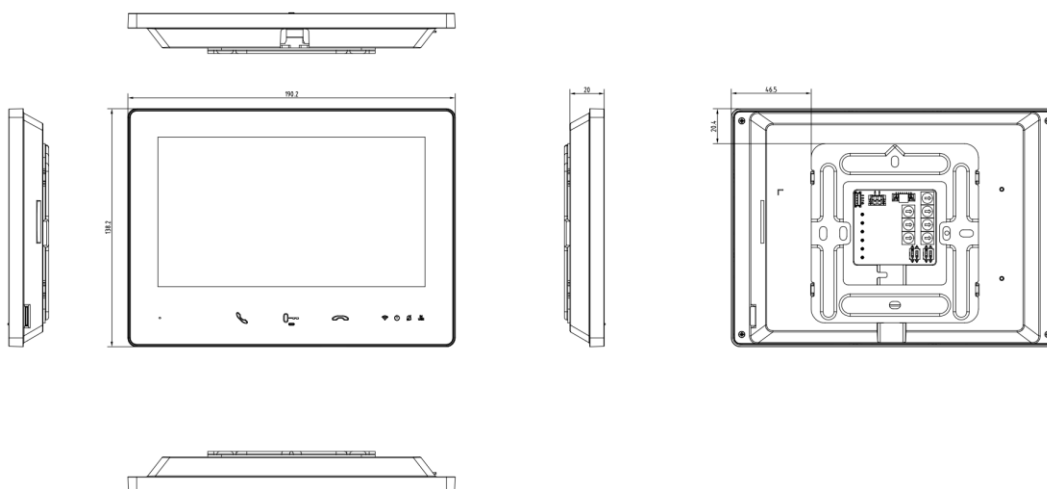

General	
Button	3 Touch buttons (Answer, Unlock, Hang up)+1 Physical button (Reset)
Installation	Surface mounting
Indicator	4 (Wifi, Power, Mute, In use)
Protective level	/
Working temperature	-10 °C to 50 °C (14 °F to 122 °F)
Working humidity	10% to 90% (no-condensing)
Dimensions	190.2 mm × 138.2 mm × 20 mm (7.5" × 5.4" × 0.8")
Battery	/
Power supply	48 V, Powered by DS-KAD7060EY or DS-KAD7061EY
Application environment	Indoor
Power consumption	≤ 5 W
Language	English, Bulgarian, Hungarian, Greek, German, Italian, Czech, Slovak, French, Polish, Dutch, Spanish, Romanian, Estonian, Croatian, Slovenian, Serbian, Ukrainian, Portuguese

▪ Available Model

DS-KH7300EY-WTE2/White

▪ Dimension